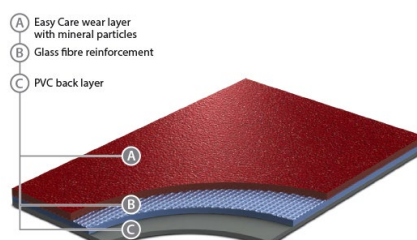

DESCRIPTION

Construction		compact heterogeneous
Total thickness	EN 428	2.0mm
Wear layer thickness	EN 429	0.7mm
Width of roll	EN 426	2m
Length of roll	EN 426	20lm
Total weight	EN 426	2.7kg/m

CLASSIFICATION

Product specification	EN 649	YES
European classification	EN 685	class 34/43
Residual indentation	EN 433	0.1 max. mm
Dimensional stability	EN 434	0.2
Light fastness	EN 20105 B02	grade 6

PERFORMANCE

Abrasion group	MSZ EN 660-1	class T
Fire resistance	EN 13501-1	class Bfl-s1
	DIN 4102/ÖNORM	B1
	ASTM E 648 / 662	class 1/pass
	GOST 30402-94	G1
Slip resistance	DIN 51130	R10
	ASTM D2047-99	dry: 0.92 /wet: 0.84
Abrasion resistance	ISO 9352	-0.25 g/1000 circle
	ASTM D3884-01	0.19 g/1000 circle
Shore A hardness	ISO 868	90
Chemical resistance	EN 423	YES
	ASTM F925-02	YES
Bacterial resistance	EN ISO846:1999	YES
Castor chair resistance	EN 425	YES
Surface treatment		CLP
Antibacterial fungicid treatment		graboSAN
Environmental attributes		Solvent and heavy metal free product
Seaming method		Heat or cold weld
CE MARKING	EN 14041	

PREPARATION AND INSTALLATION

Excellent slip resistance, Cost effective, Great color range, Dimensionally stable, Anti-bacterial, 7 year warranty

CONSTRUCTION

- Easy Care wear layer
- Glass fibre reinforcement
- PVC backing

Please contact team@ruutu.co.uk for care and maintenance and installation guides